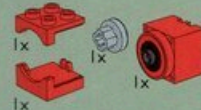

E. #5119 Micro Motor
4 pieces. $9.99